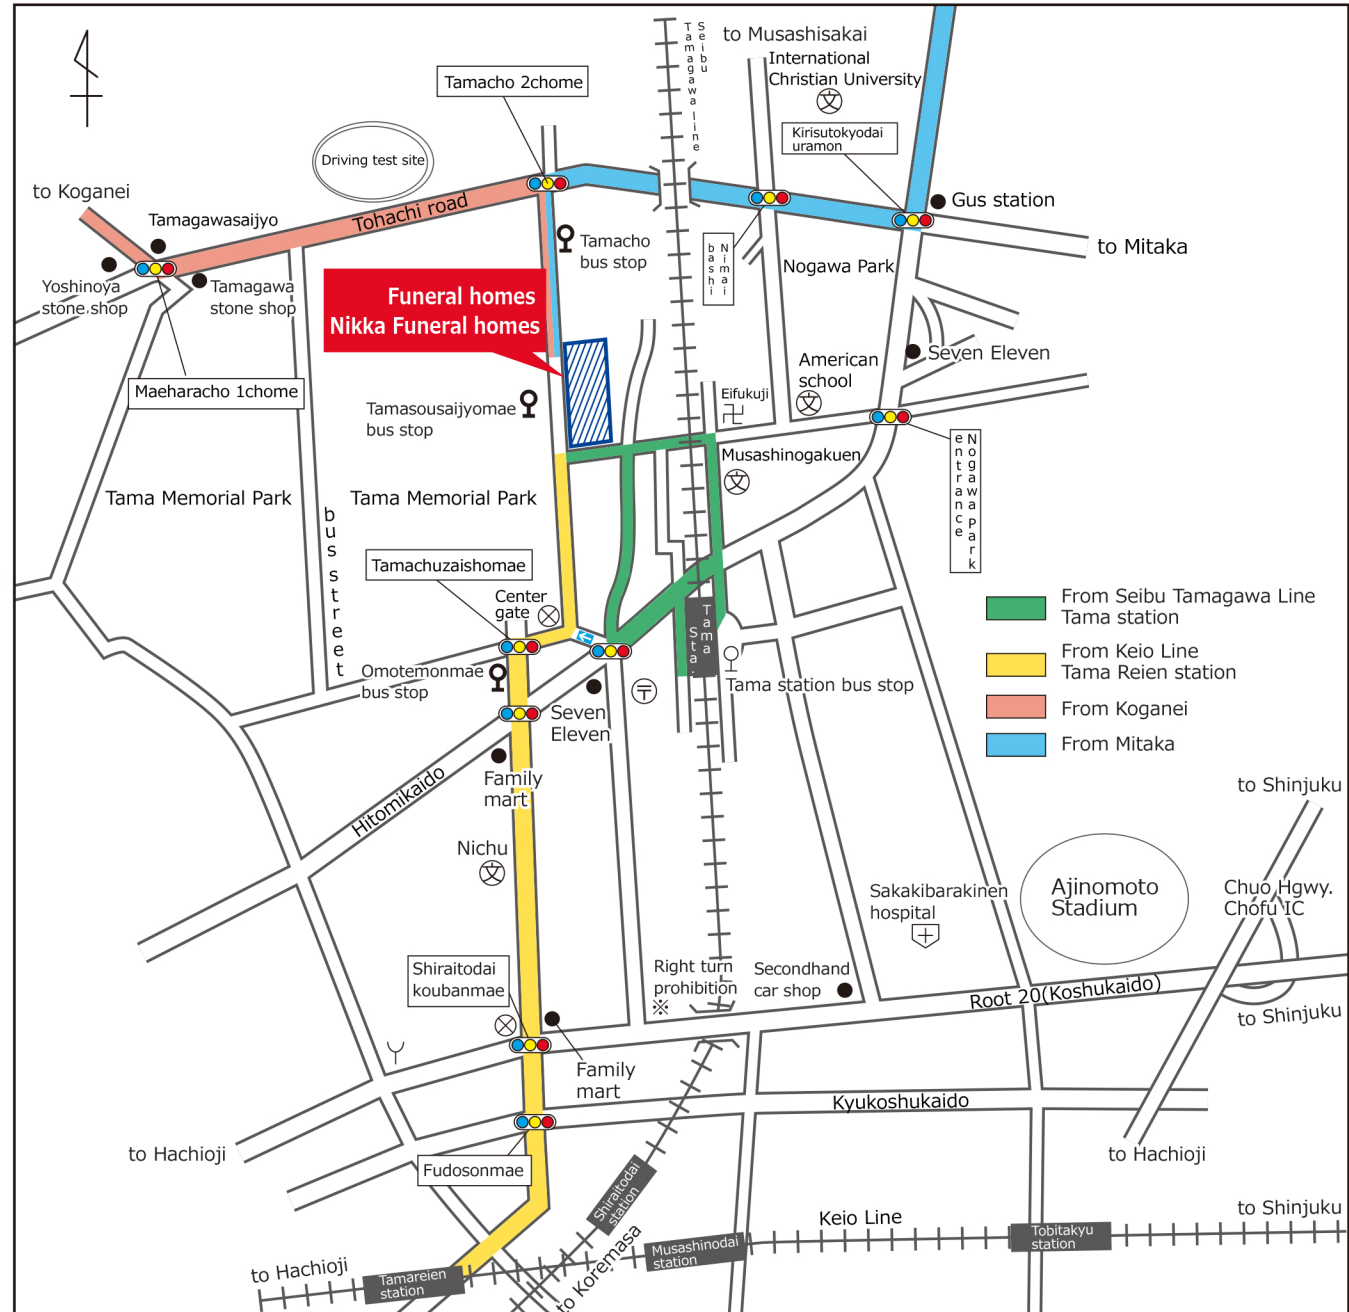

■ Keio Line

Tamareien station

- Keio bus
(to Musashikoganei station south entrance)
"Tamareienomotemonmae" stop,
10 min. walk
- 8 min. taxi

Higashifuchu station

- Chu bus (Tamacho route)
"Tamasousaijyomae" stop

Chofu station (North)

- 15 min. taxi

■ JR Chuo line

Musashikoganei station (South)

- Keio bus (to Tamareien station)
exit "Tamacho" stop 5 min. walk
- 10 min. taxi

Musashisakai station (South)

- 15 min. taxi

■ Seibu Tamagawa line

Tama station

- (Chuo line Musashisakai station transit)
- 10 min. walk

*Please use public transport as the parking space is limited.

As of December, 2016